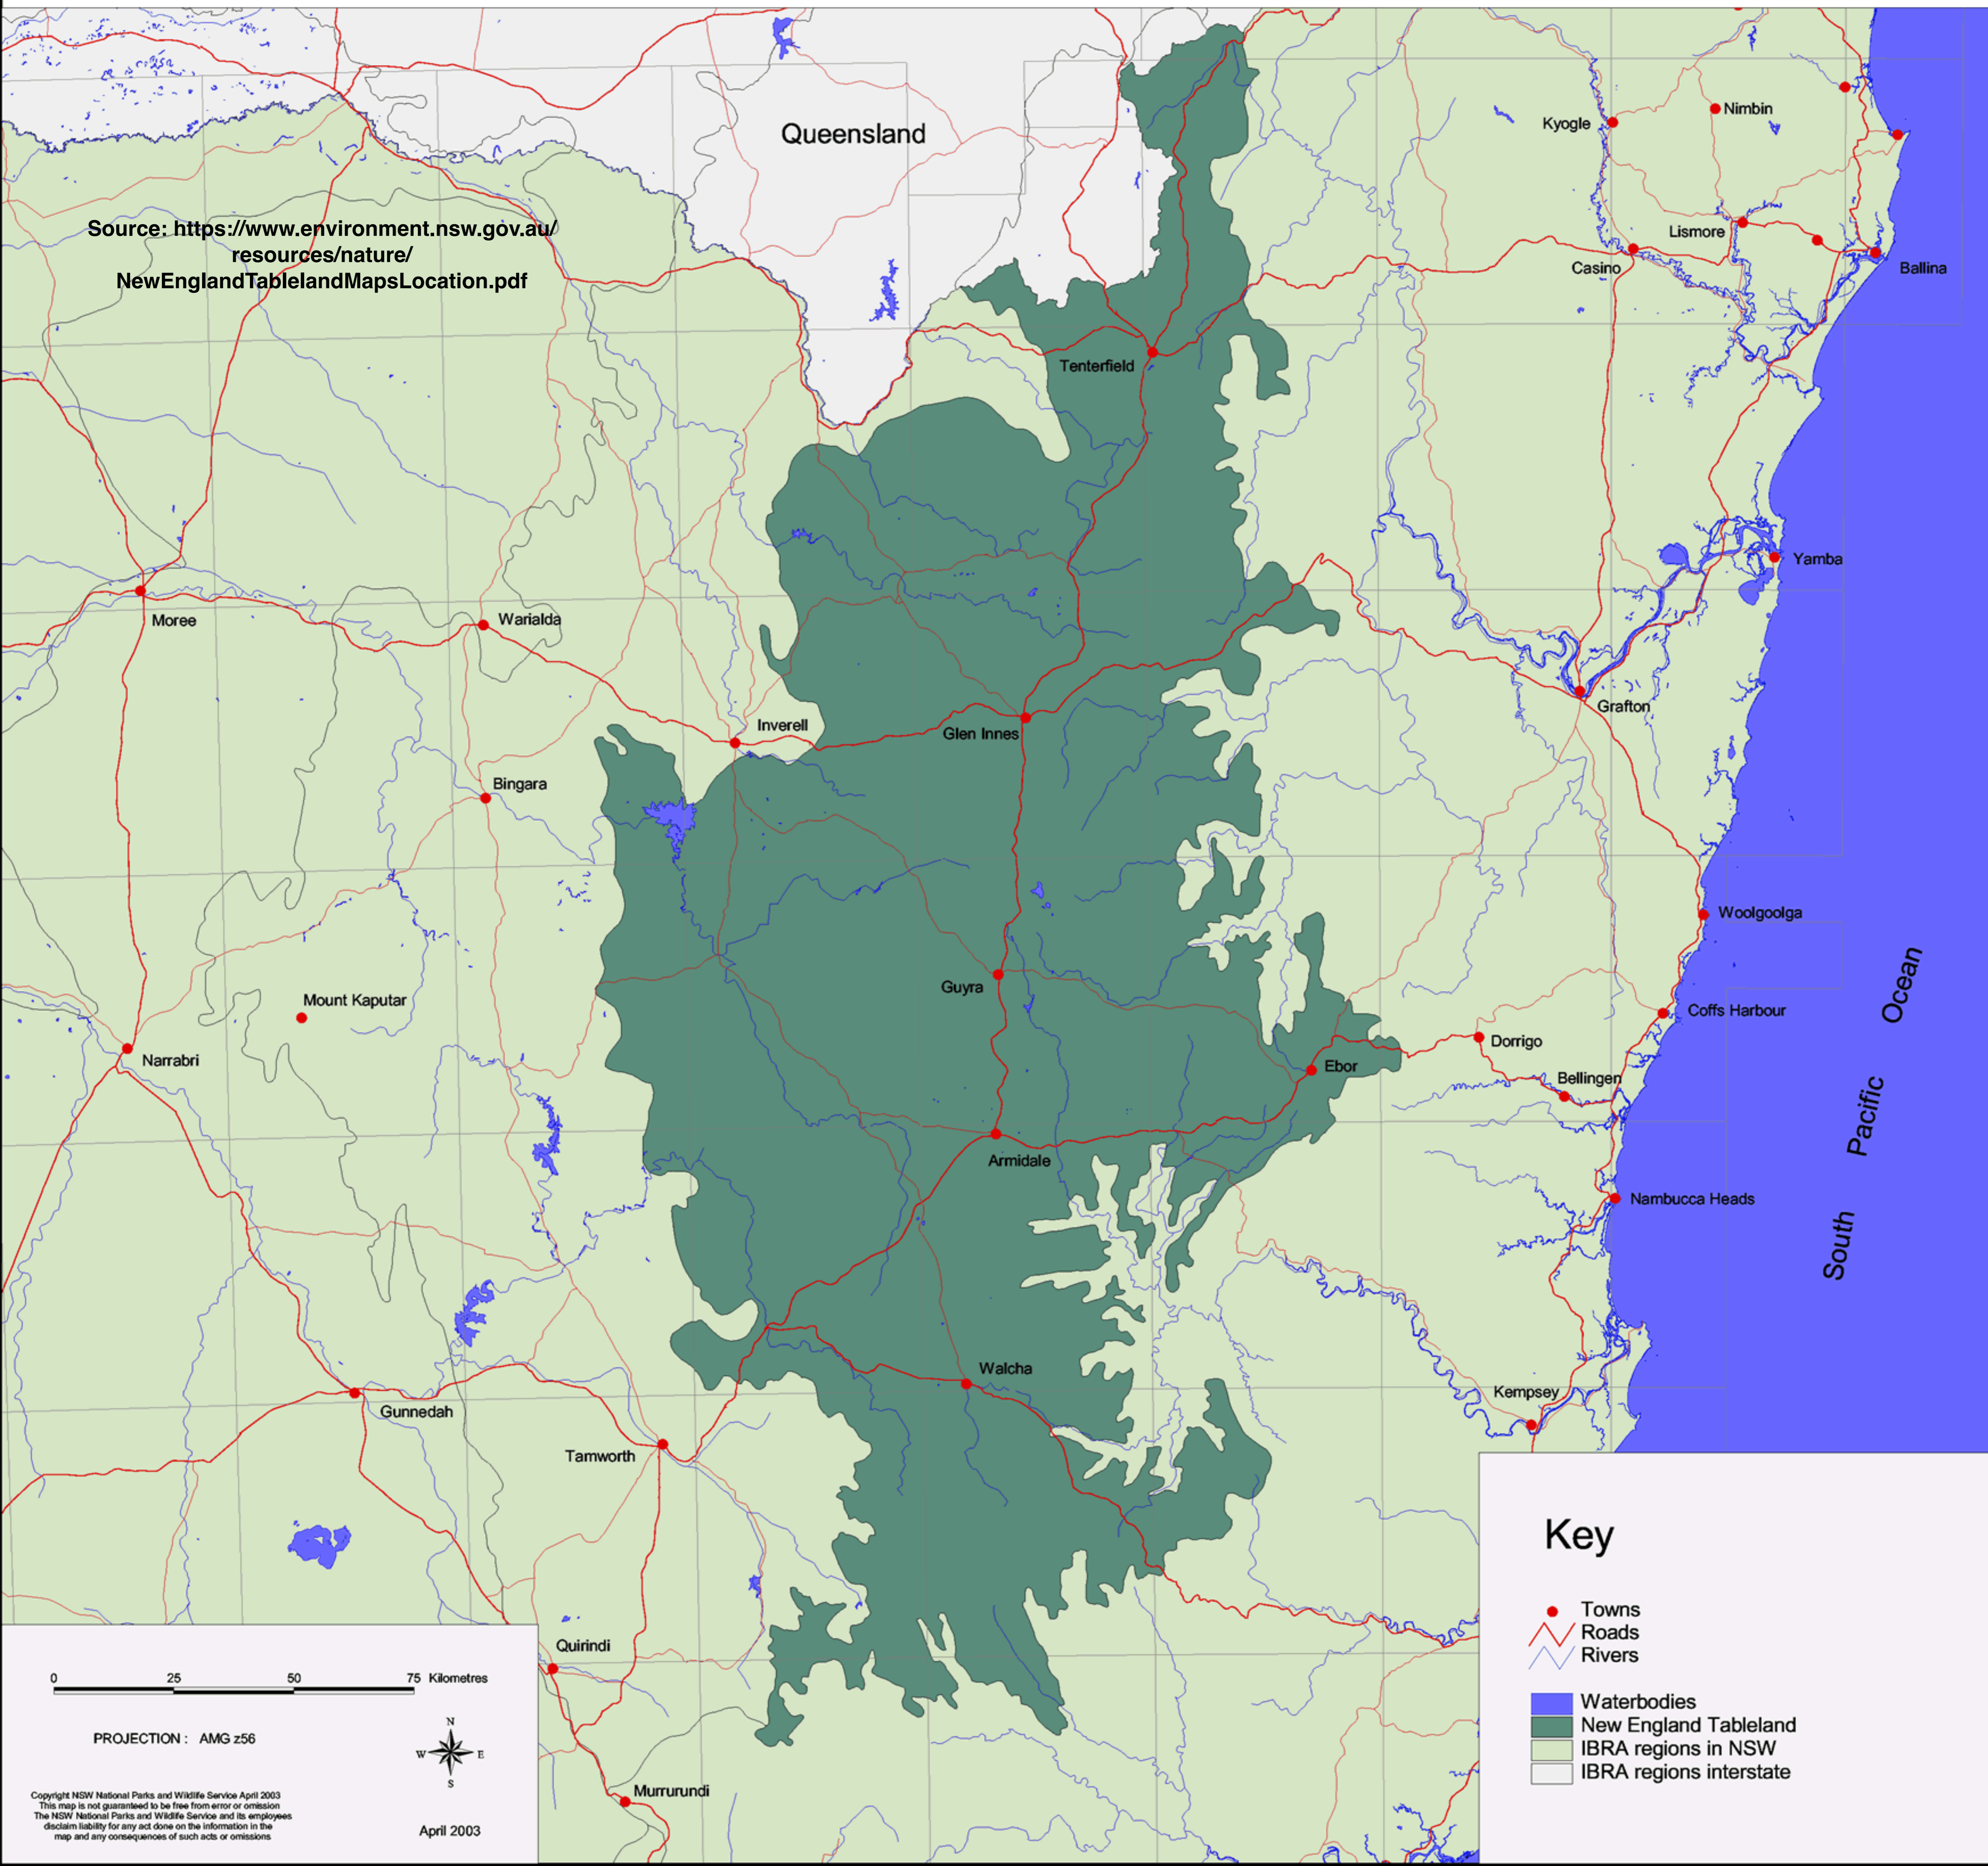

New England Tableland Biogeographic Region (IBRA) - Location

Source: <https://www.environment.nsw.gov.au/resources/nature/NewEnglandTablelandMapsLocation.pdf>

0 25 50 75 Kilometres

PROJECTION : AMG z56

April 2003

Key

- Towns
- Roads
- Rivers
- Waterbodies
- New England Tableland
- IBRA regions in NSW
- IBRA regions interstate